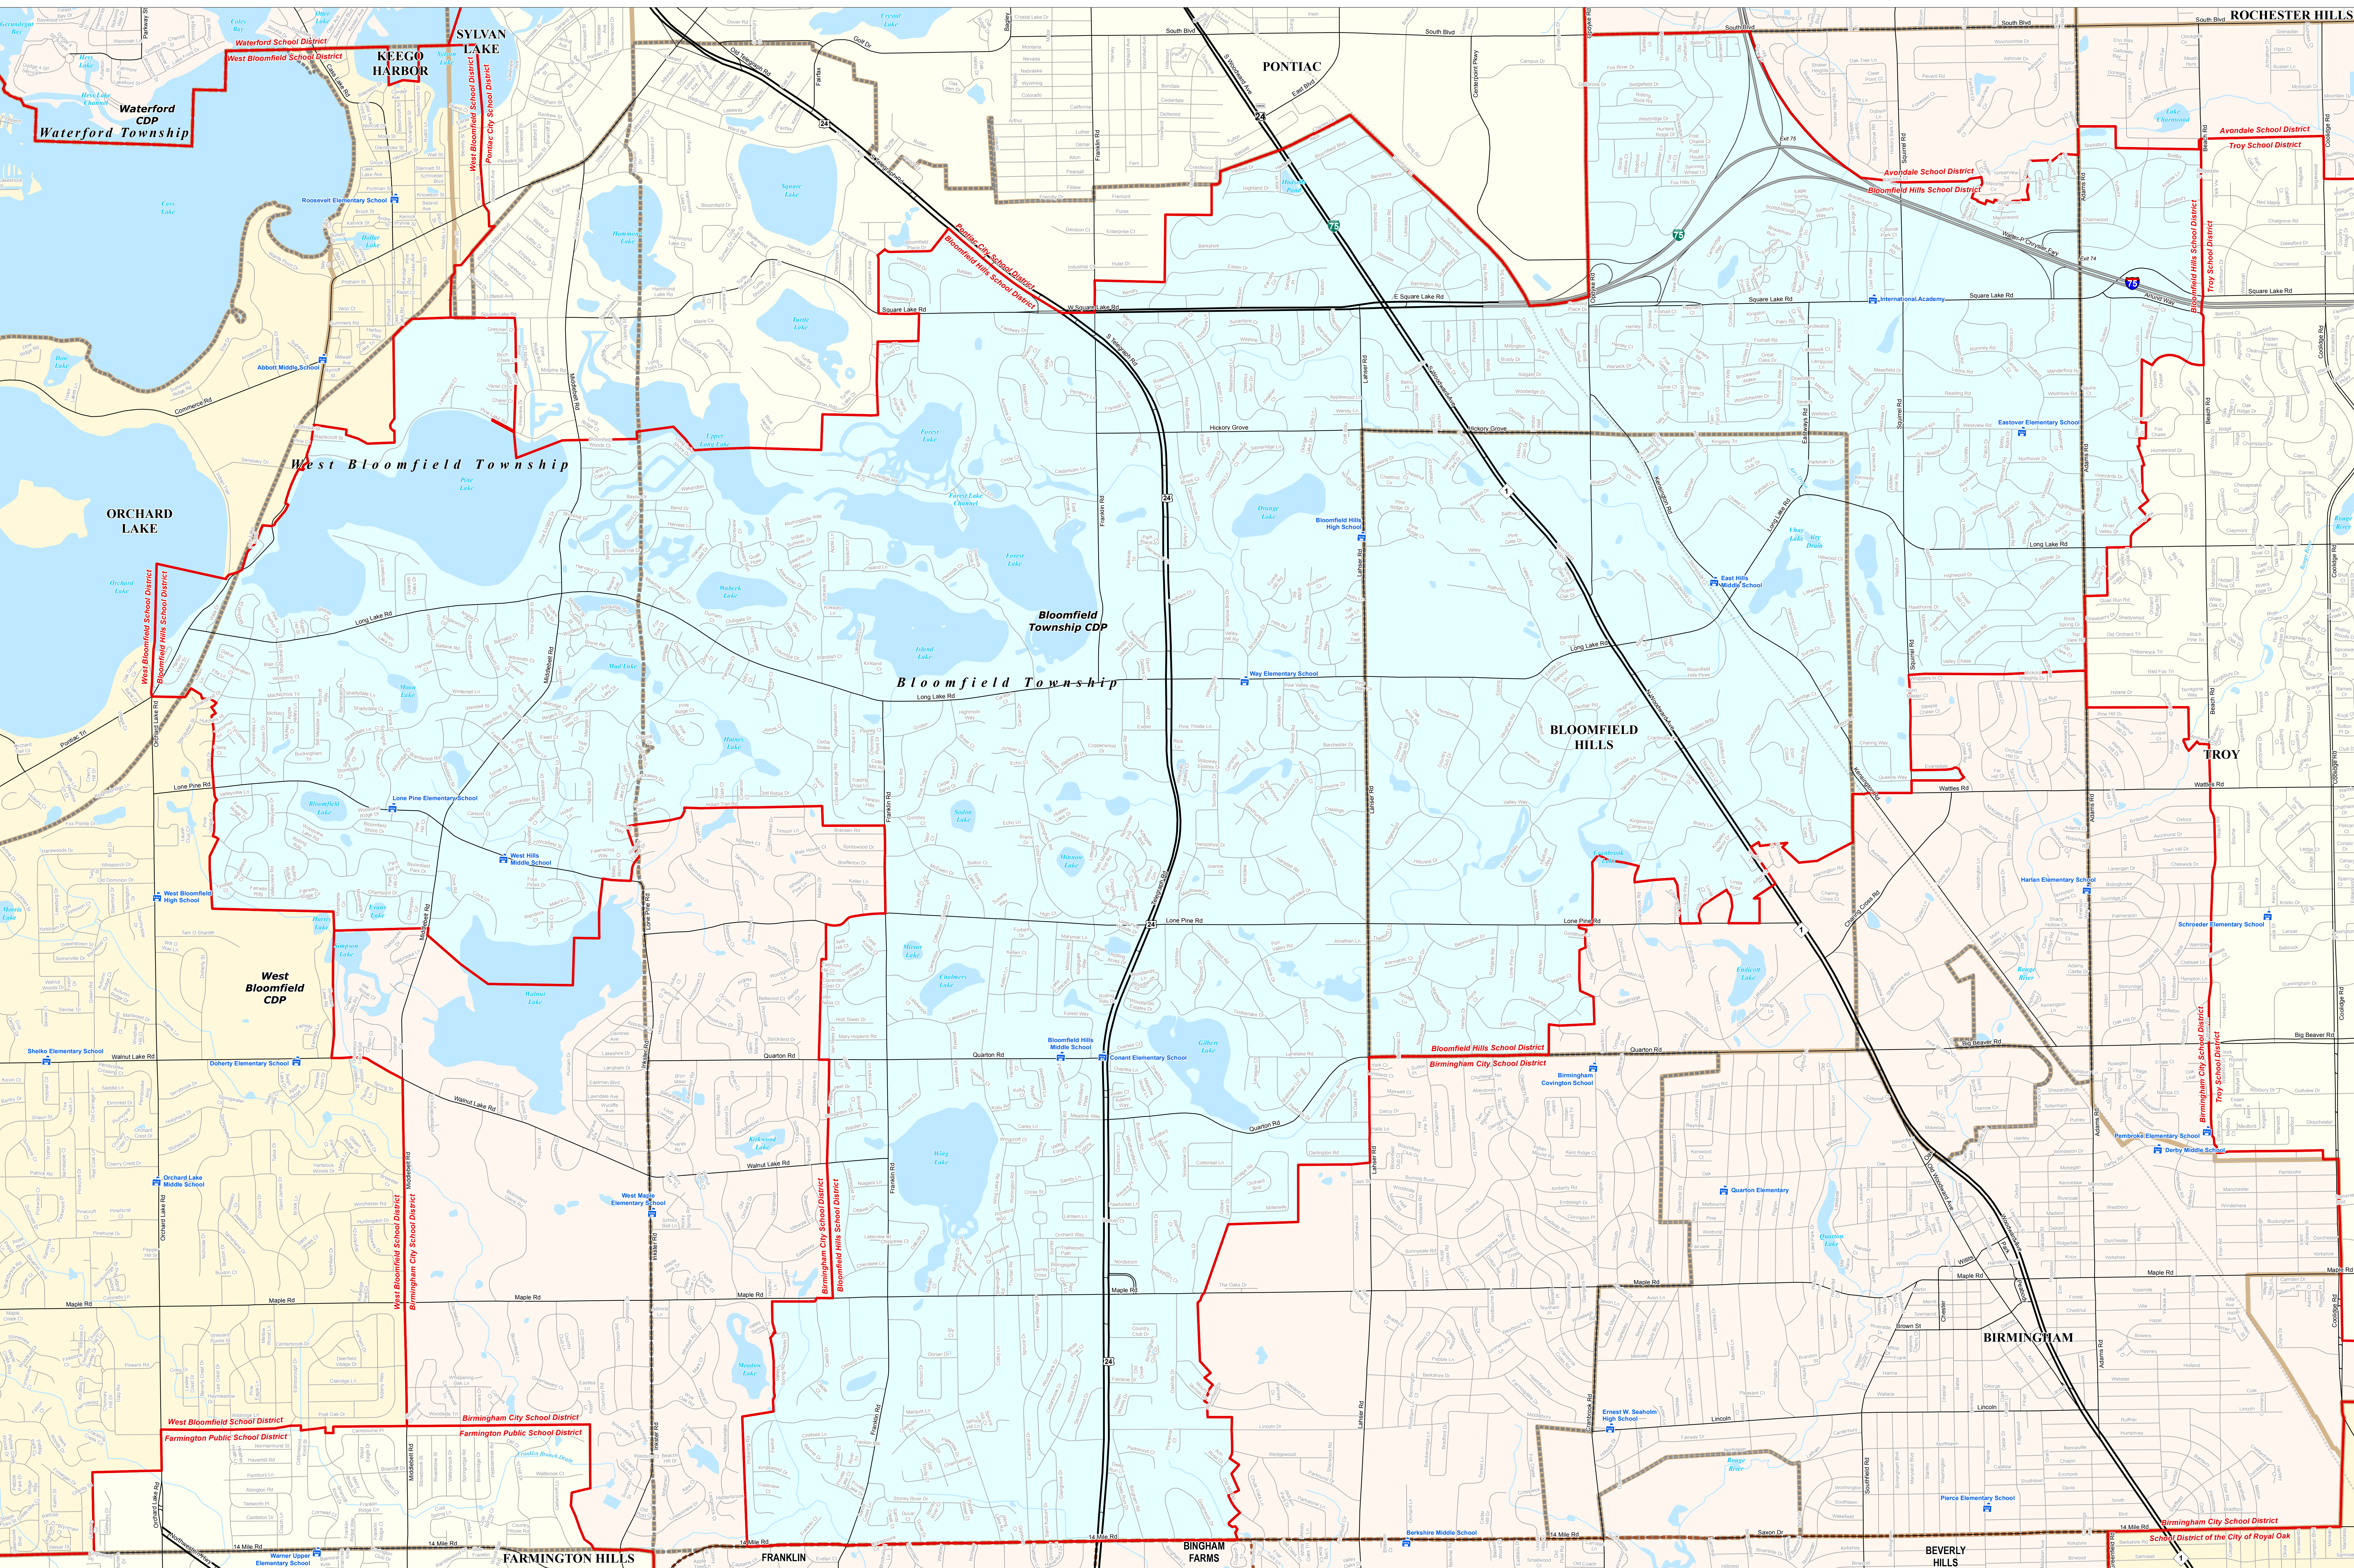

BLOOMFIELD HILLS SCHOOL DISTRICT

Oakland Schools

0 0.25 0.5 1 Miles

All information presented in this publication is in the public domain and may be reproduced, reprinted, and redistributed as desired.

Legend

School District	School	Railroad
County	Unincorporated Place	Water Feature
City	Freeway	River, Stream, or Drain
Township	Highway	
Village	Primary Road	
Census Designated Place	Local Road	

Source: Michigan Geographic Framework, v13a